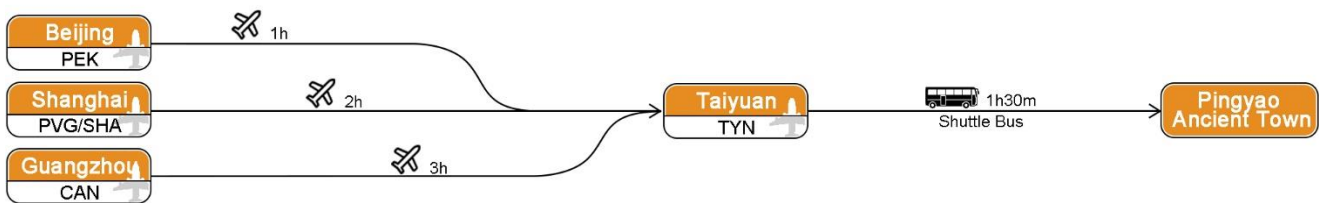

## Transportation Guide

We will provide the pick-up service at following 2 sites: Taiyuan Wusu International Airport and Pingyao Ancient Town Railway Station. Please carefully arrange your itinerary.

The following 2 recommended ways of transportation are listed below:

### 1 By airplane: arrival at Taiyuan Wusu International Airport (TYN)

You can take the airplane from Beijing, Shanghai, Guangzhou or other cities to Taiyuan. We will provide the pick-up service at Taiyuan Wusu International Airport.